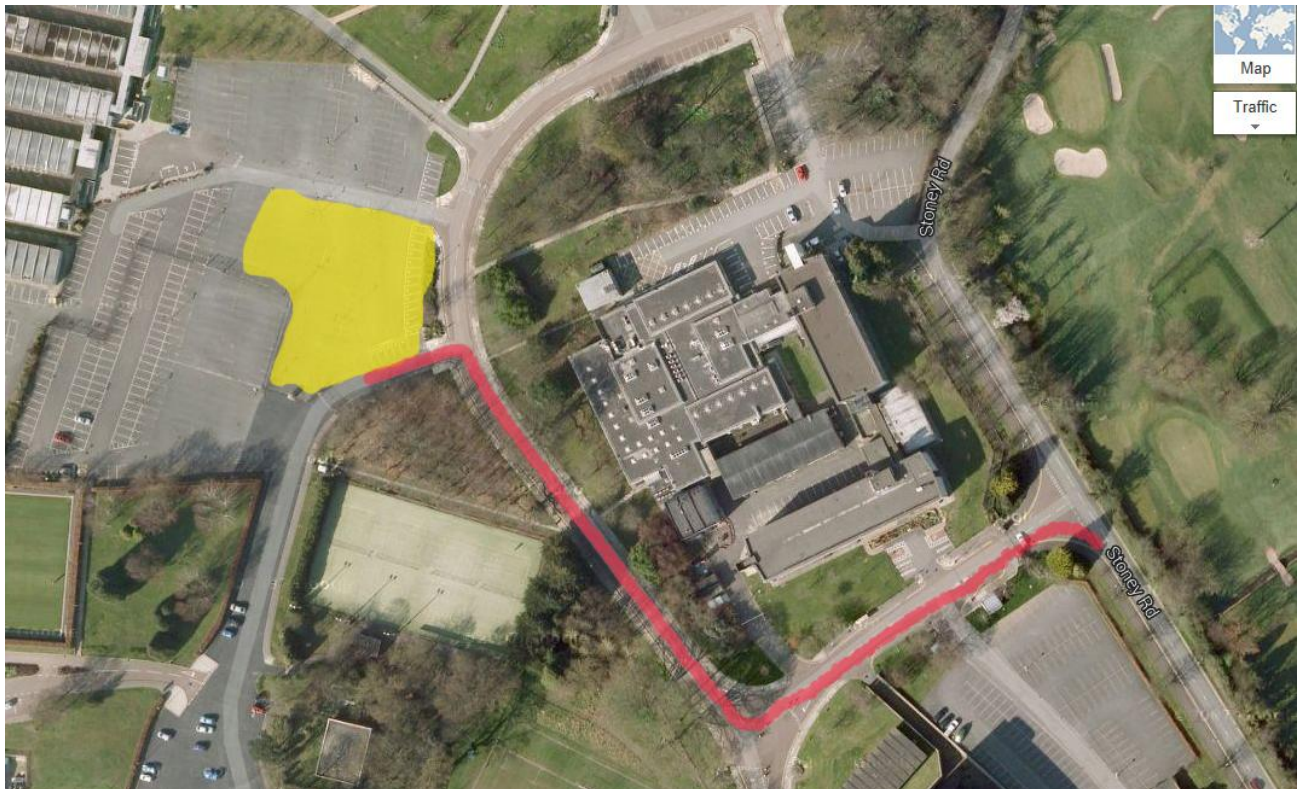

Members Notice - Access & Egress

Police Dog Trials

On Friday 20th, Saturday 21st & Sunday 22nd May 2016 the National Police Dog Trials will be taking place in Stormont Estate.

The Pavilion gate off the Upper Newtownards Road will be used as a pedestrian access point only for the event during the times of the event which runs from 10am - 4pm; therefore any members/users wishing to use the Pavilion/PlayBall during these times should access the facility via Stoney Road. You will then be directed to an allocated parking area adjacent to the tennis courts. We would advise that you allow some extra time for your journey.

On Sunday 29th May 2016 the Race for Life event will be taking place in Stormont Estate.

The Pavilion gate off the Upper Newtownards Road will be closed during the time of the event which runs from 9am - 6pm; therefore any members/users wishing to use the Pavilion/PlayBall during these times should access the facility via Stoney Road. You will then be directed to an allocated parking area adjacent to the tennis courts. We would advise that you allow some extra time for your journey.

We appreciate your co-operation and patience in this matter.

Access & Egress to Car Parking via Stoney Road

For more information on any of the above event please contact the Pavilion Office on (028) 9052 0404